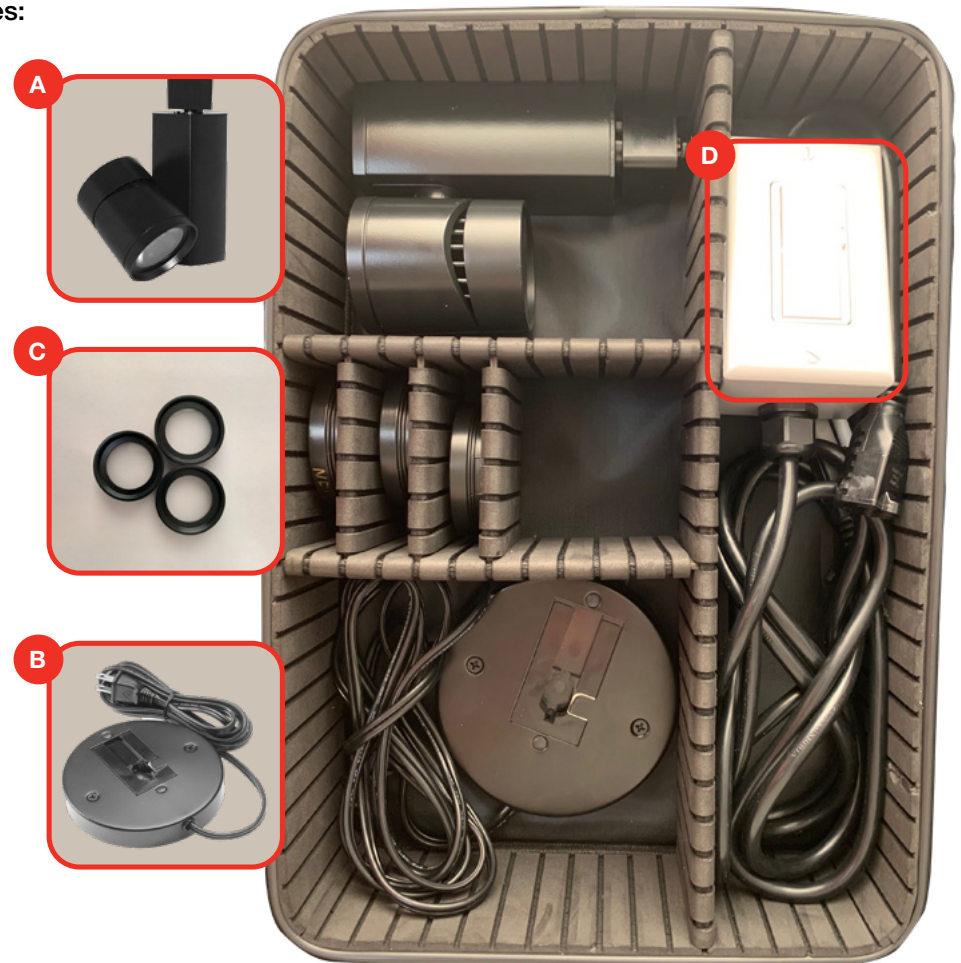

# Juno® Trac-Master® WarmDim® LED Track Fixture

## See the warmth

This Juno Trac-Master® WarmDim® LED sample case features a T381L WD track fixture, along with a convenient dimmer module and additional interchangeable media cartridges representing all four beam spreads, helping you showcase the new WarmDim track series.

Contents are stored in a convenient, easy-to-carry shoulder bag that includes:

- A** **T381L G2 WDIM HALR 90CRI PDIM FL BL** (1195lm) WD track fixtures (3000K-1800K) in black finish with **Flood** diffusing film.
- B** **T42N BL** black weighted base with cord & plug
- C** Field-interchangeable media cartridges with micro-optic diffusing films: **Spot, Narrow Flood, Wide Flood**. Media cartridges are labeled with SP, FL, and WFL for easy distribution identification during demonstration.
- D** Dimmer module with input & output cord & plug assemblies. Input plugs into a wall outlet for 120V power input; output accepts weighted base cord & plug to demonstrate dimming control of WarmDim fixture.